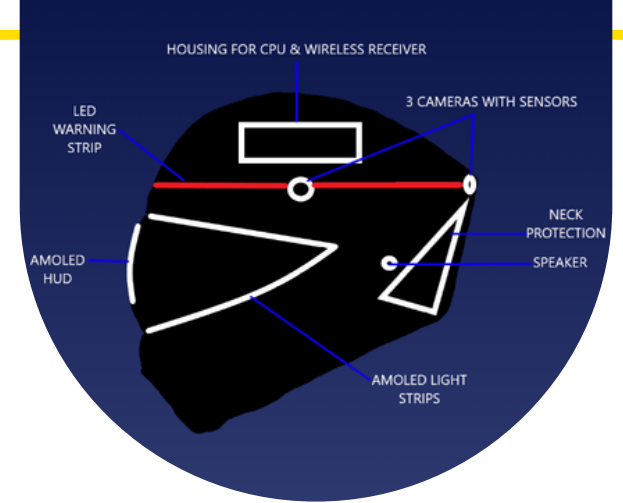

Check out our social media

DISCOVER NEW ADVENTURE

Everything looks better from the
inside of a motorcycle helmet.

s2jbc.co

Our Product

Owl helmet is designed to reduce traffic accidents. By enhancing the detection function and security, the occurrence of accidents can be reduced. This helmet is also equipped with a perception system: a wide-angle lens with a photographic function; and a warning system for speeding and dangerous vehicles to warn the driver.

Core Program

- 1 Judgement assistance from subsystem analysis.
- 2 Sorting & download datas from cloud system.
- 3 Being devices-crossed App in the future, being able to use cellphone to help car drive/ track drive and help the helmet.
- 4 Able to link GPS, bluetooth and WIFI.

Design

- 1 GPS Navigation System with APP Connectivity.
- 2 3 Cameras to allow 360 Degree View.
- 3 Strong and Flexible Material For Maximum Safety.
- 4 AMOLED Visor with HUD.
- 5 Built in LEDs to Warn Other Drivers.

Everything looks better from the inside of a motorcycle helmet.