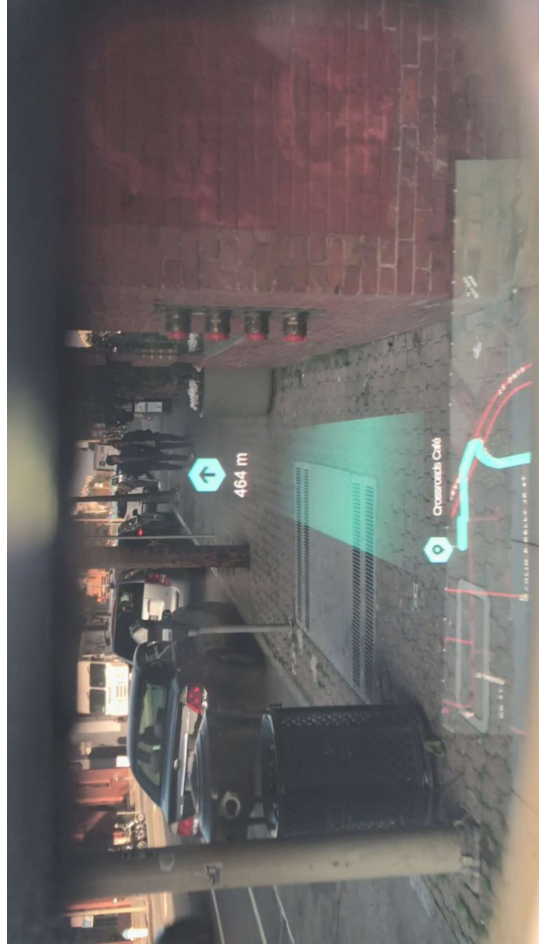

Navigation capabilities

Reduce the risk of driving

Best rout