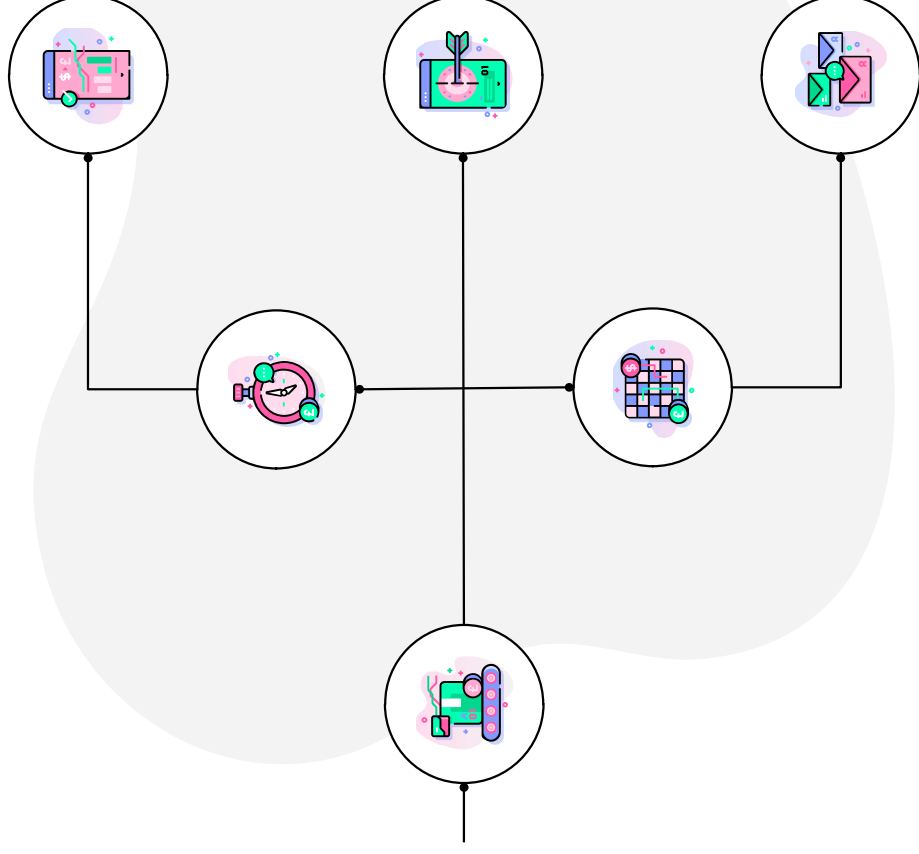

Just Wear it Smart glasses

Genevieve, Fiona, Doris

Table of contents

	1.	Introduction
	2.	Features
	3.	Conclusion

Introduction

Projection function

1.

bluetooth
<ul style="list-style-type: none">• Connect to the phone

Video recording

Instantly record anything

- press the button on the glasses frame
- automatically save to the connected phone

To know what you want to know

say: "Hey! Eyes"

result appears in front of your eyes